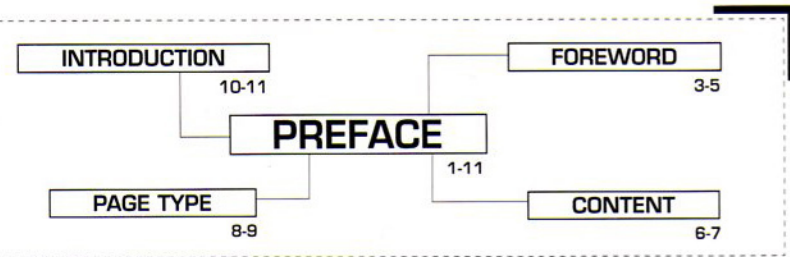

TABLE OF CONTENTS

IMPORTANT NOTICE

This content must be read in clockwise direction! It is structured in three main sections. The preface introduces the instructions for the manual. Five topics cluster around the main tool box, each containing its own investigations and projects. The final section concludes with specifications, the team, and acknowledgments.

1 DER NETWORKS

2 AKABABI SITE+CONTEXT

3 TEMSALET FORM+TYPOLOGIES

4 BOTA ENA BAHRI SPATIAL QUALITIES

5 ZEDE TACTICS TACTICS+STRATEGIES

**መሣሪያዎች
TOOL BOX**