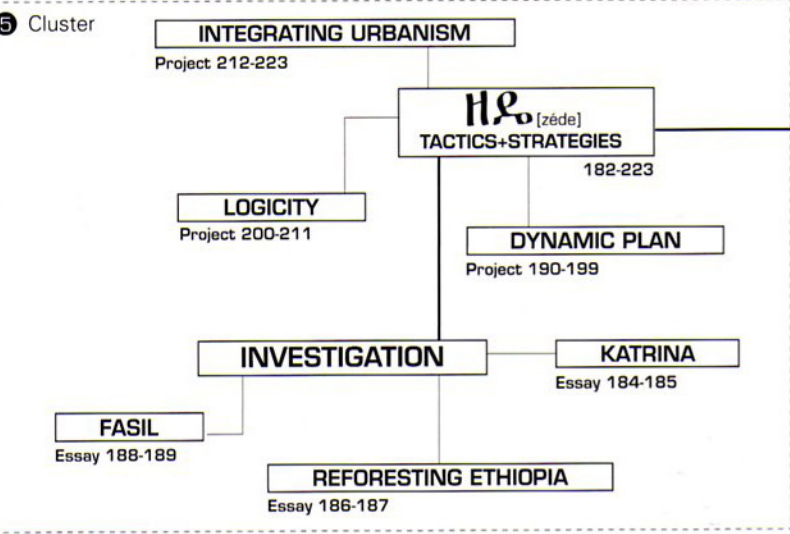

TABLE OF CONTENTS

IMPORTANT NOTICE

This content must be read in clockwise direction! It is structured in three main sections. The preface introduces the instructions for the manual. Five topics cluster around the main tool box, each containing its own investigations and projects. The final section concludes with specifications, the team, and acknowledgments.

1 DER NETWORKS

2 AKABABI SITE+CONTEXT

3 TEMSALET FORM+TYPOLOGIES

4 BOTA ENA BAHRI SPATIAL QUALITIES

5 ZEDE TACTICS TACTICS+STRATEGIES

**መሣሪያዎች
TOOL BOX**