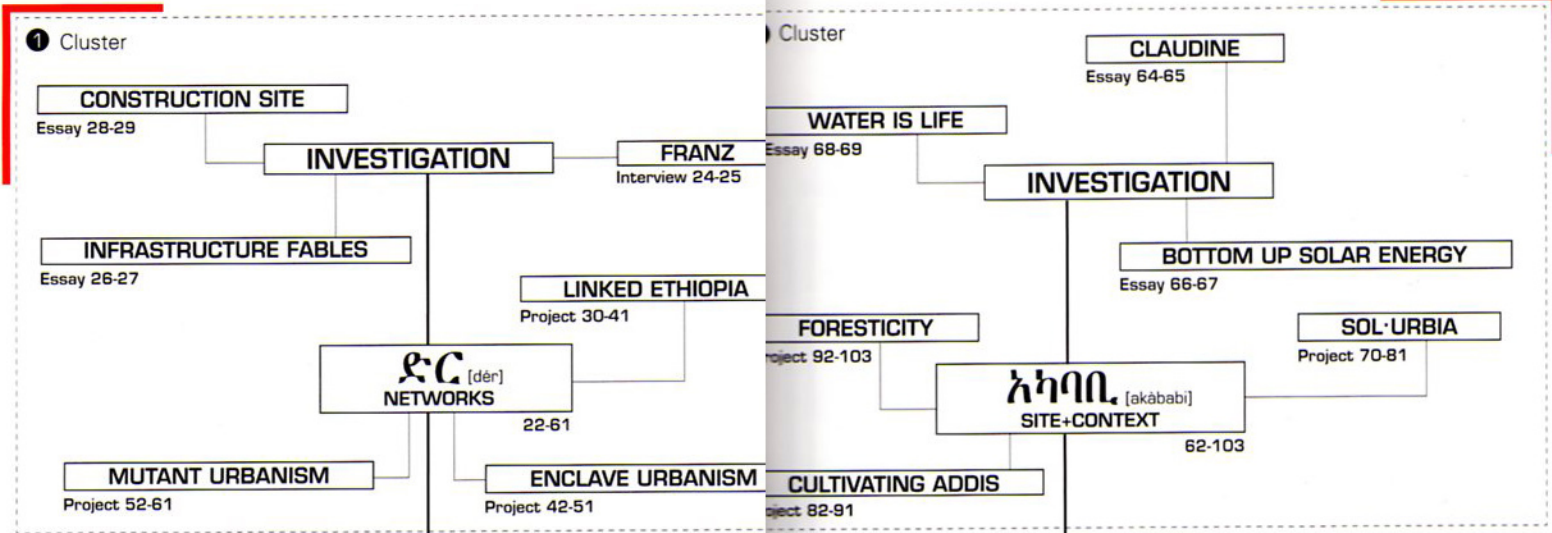

TABLE OF CONTENTS

IMPORTANT NOTICE

This content must be read in clockwise direction! It is structured in three main sections. The preface introduces the instructions for the manual. Five topics cluster around the main tool box, each containing its own investigations and projects. The final section concludes with specifications, the team, and acknowledgments.

1 DER NETWORKS

2 AKABABI SITE+CONTEXT

3 TEMSALET FORM+TYPOLOGIES

4 BOTA ENA BAHRI SPATIAL QUALITIES

5 ZEDE TACTICS TACTICS+STRATEGIES

**መሣሪያዎች
TOOL BOX**